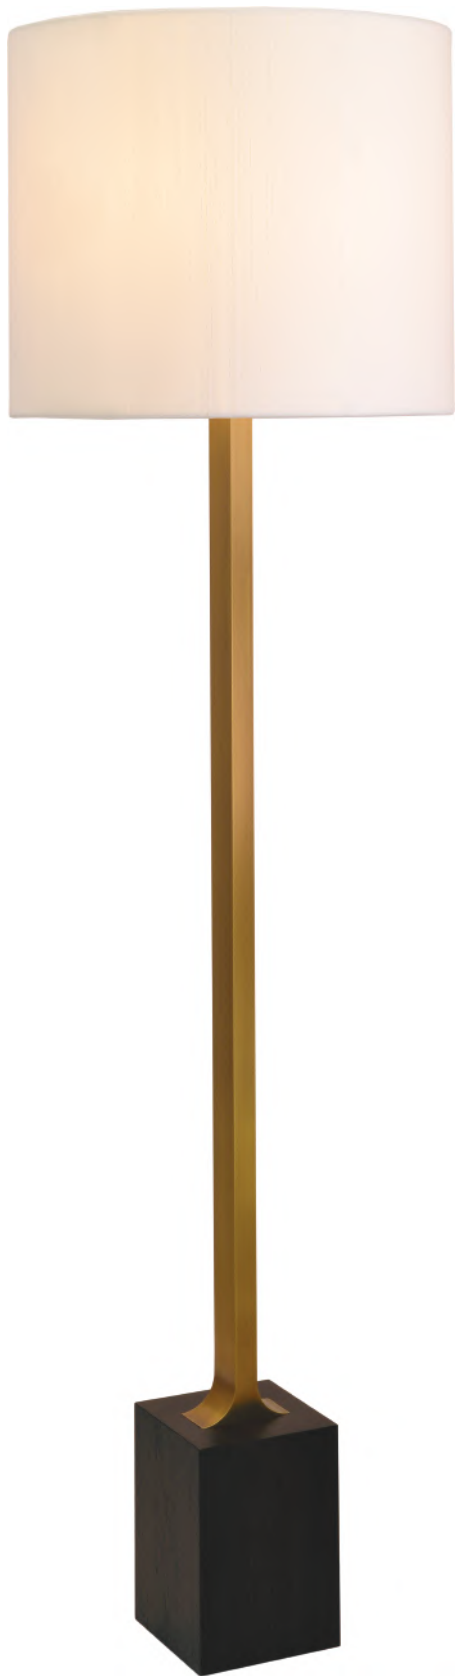

5090
LUMENESCE FLOOR LAMP

PHOENIX DAY

LIGHTING FIXTURES & METALWORK
Since 1850

www.phoenixday.com

SHOWN LUMENESCE FLOOR LAMP IN MEDIUM ANTIQUE WITH CHARCOAL BASE

5090
LUMENESCE FLOOR LAMP

DIMENSIONS

18"W × 67"OAH

SHADE

WHITE STRINGED DRUM
18"DIA × 16"H

BASE

CHARCOAL | BLEACHED
6"W × 6"D × 9"H

LAMP

(2) 100 WATT A-19

FINISH OPTIONS

POLISHED BRASS
SATIN BRASS
LIGHT ANTIQUE
LIGHT ANTIQUE WAX
MEDIUM ANTIQUE
MEDIUM ANTIQUE WAX
DARK ANTIQUE
DARK ANTIQUE WAX
VERDE GRIS
BRONZE
MOTTLED BRASS
POLISHED CHROME
SATIN CHROME
POLISHED NICKEL
SATIN NICKEL
ANTIQUE NICKEL
FAUX PEWTER
POLISHED COPPER
SATIN COPPER
VINTAGE