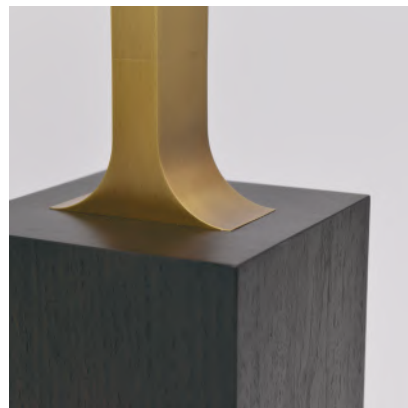

DETAIL: WOOD BASE

DESIGNED BY STACY STONE
© PHOENIX DAY COMPANY 2021

PHOENIX DAY
3431 REGATTA BLVD | RICHMOND | CA 94806
www.phoenixday.com