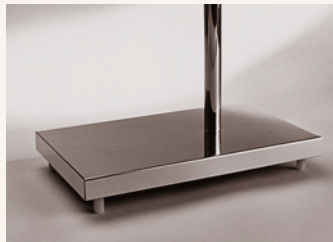

PHOENIX DAY

5120 SERIES
TRADITIONAL FLOOR LAMP

LIGHTING FIXTURES & METALWORK
1355 DONNER AVENUE · SAN FRANCISCO · CA 94124

5120 SERIES
TELESCOPING FLOOR LAMP

32" - 50" ADJUSTABLE HEIGHT
7" ARM EXTENSION

AVAILABLE WITH ALL BASE AND SHADE OPTIONS
SHOWN BELOW

FULL RANGE DIMMER

FINISH OPTIONS

POLISHED BRASS
SATIN BRASS
LIGHT ANTIQUE
MEDIUM ANTIQUE
DARK ANTIQUE
VERDE GRIS
BRONZE
POLISHED CHROME
SATIN CHROME
POLISHED NICKEL
SATIN NICKEL

BASE & SHADE OPTIONS

A. TUBE SHADE
8½" X 2¼"

C. TENT SHADE
8" X 6" X 3"

S. SHELL SHADE
7½" X 3"

1. ROUND BASE
10" DIA. X ¾"

2. STEP ROUND BASE
10" DIA. X ¾"

3. RECTANGLE BASE
6" X 10" X ¾"

5. RECTANGLE BASE
5" X 7" X 1½"