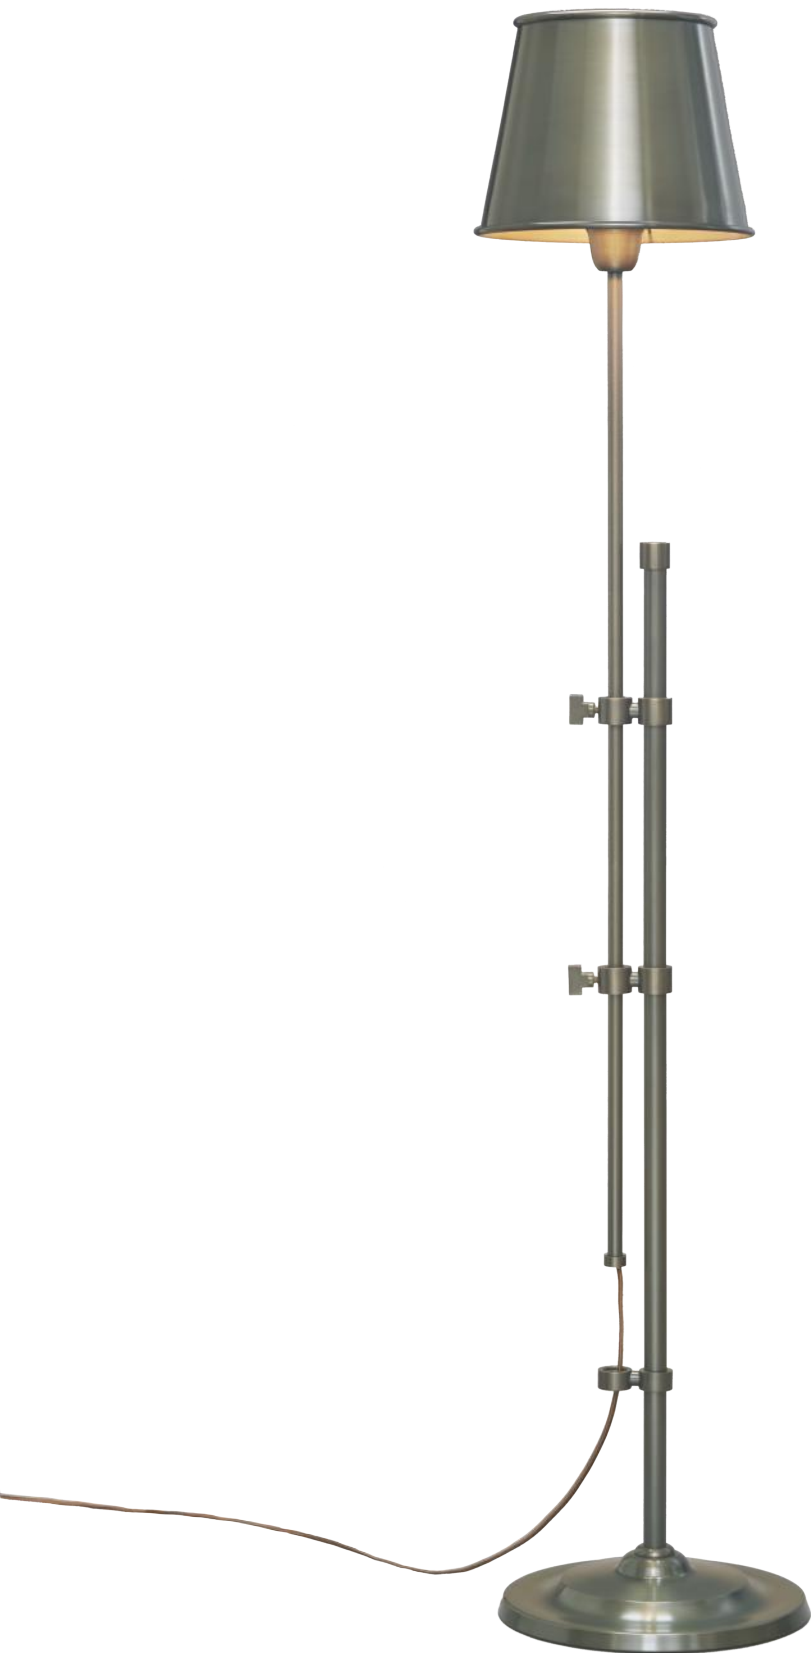

576I
THE ST. JAMES FLOOR LAMP

PHOENIX DAY
LIGHTING FIXTURES & METALWORK
160 Years of Excellence

www.phoenixday.com

SHOWN ST. JAMES FLOOR LAMP IN DARK ANTIQUE WITH BRASS SHADE

5761
ST. JAMES FLOOR LAMP

DIMENSIONS

10" DIAMETER x 48 1/2" - 60 1/2" HIGH

BRASS SHADE

6" X 9" X 8"

LAMP OPTIONS

100 Watt A-19

FINISH OPTIONS

POLISHED BRASS
SATIN BRASS
LIGHT ANTIQUE
LIGHT ANTIQUE WAX
MEDIUM ANTIQUE
MEDIUM ANTIQUE WAX
DARK ANTIQUE
DARK ANTIQUE WAX
VERDE GRIS
BRONZE
POLISHED CHROME
SATIN CHROME
POLISHED NICKEL
SATIN NICKEL
MOTTLED BRASS
ANTIQUE NICKEL
FAUX PEWTER