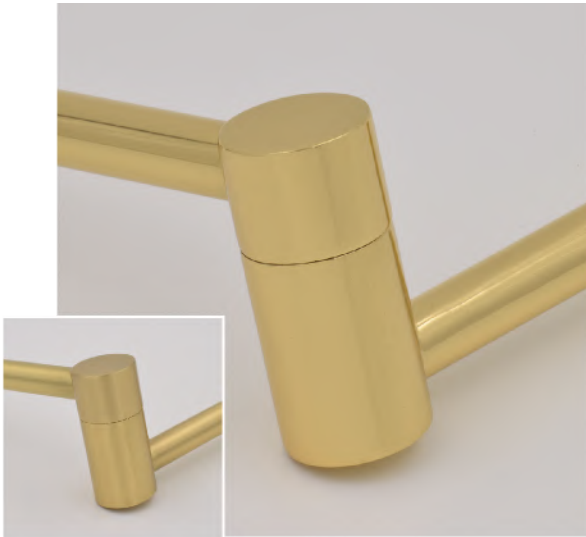

# PHOENIX DAY FINISH OPTIONS

*Light Antique (Wax)*  
LA (LAW)

*Medium Antique (Wax)*  
MA (MAW)

*Dark Antique (Wax)*  
DA (DAW)

*Faux Pewter*  
FP

*Mottled Brass*  
MB

*Antique Nickel*  
AN

# PHOENIX DAY FINISH OPTIONS

*Polished Brass (Satin)*  
PB (SB)

*Polished Nickel (Satin)*  
PN (SN)

*Polished Chrome (Satin)*  
CH (SC)

*Bronze (Distressed)*  
BZ (DB)

*Polished Copper (Satin)*  
PCO (SCO)