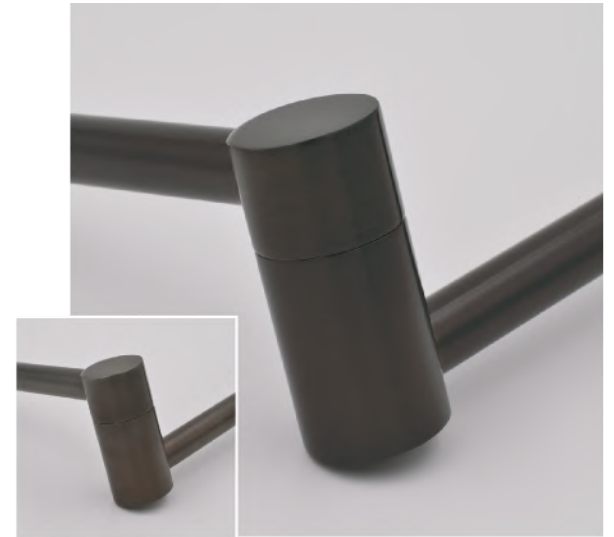

# PHOENIX DAY FINISH OPTIONS

*Light Antique (Wax)*  
LA (LAW)

*Medium Antique (Wax)*  
MA (MAW)

*Dark Antique (Wax)*  
DA (DAW)

*Faux Pewter*  
FP

*Mottled Brass*  
MB

*Antique Nickel*  
AN

# PHOENIX DAY FINISH OPTIONS

*Polished Brass (Satin)*  
PB (SB)

*Polished Nickel (Satin)*  
PN (SN)

*Polished Chrome (Satin)*  
CH (SC)

*Bronze (Distressed)*  
BZ (DB)

*Polished Copper (Satin)*  
PCO (SCO)