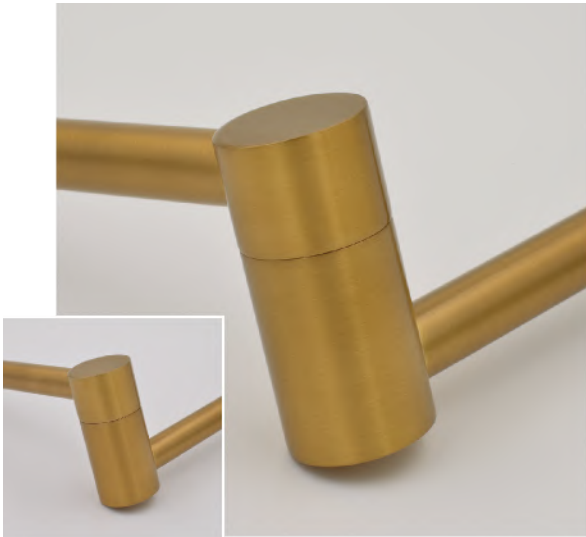

# PHOENIX DAY FINISH OPTIONS

*Light Antique (Wax)*  
LA (LAW)

*Medium Antique (Wax)*  
MA (MAW)

*Dark Antique (Wax)*  
DA (DAW)

*Faux Pewter*  
FP

*Mottled Brass*  
MB

*Antique Nickel*  
AN

# PHOENIX DAY FINISH OPTIONS

*Polished Brass (Satin)*  
PB (SB)

*Polished Nickel (Satin)*  
PN (SN)

*Polished Chrome (Satin)*  
CH (SC)

*Bronze (Distressed)*  
BZ (DB)

*Polished Copper (Satin)*  
PCO (SCO)

# PHOENIX DAY FINISH OPTIONS

*Verde Gris*  
VG

*Weathered Brass*  
WB

*Distressed Steel*  
DS

*Bronze Anodized Aluminum*  
BA

*Polished Aluminum*  
PA

*Satin Anodized Aluminum*  
SA