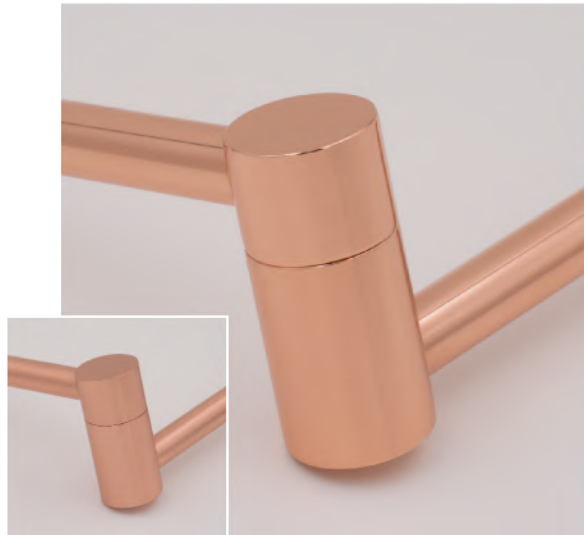

# PHOENIX DAY FINISH OPTIONS

*Polished Brass (Satin)*  
PB (SB)

*Polished Nickel (Satin)*  
PN (SN)

*Polished Chrome (Satin)*  
CH (SC)

*Bronze (Distressed)*  
BZ (DB)

*Polished Copper (Satin)*  
PCO (SCO)