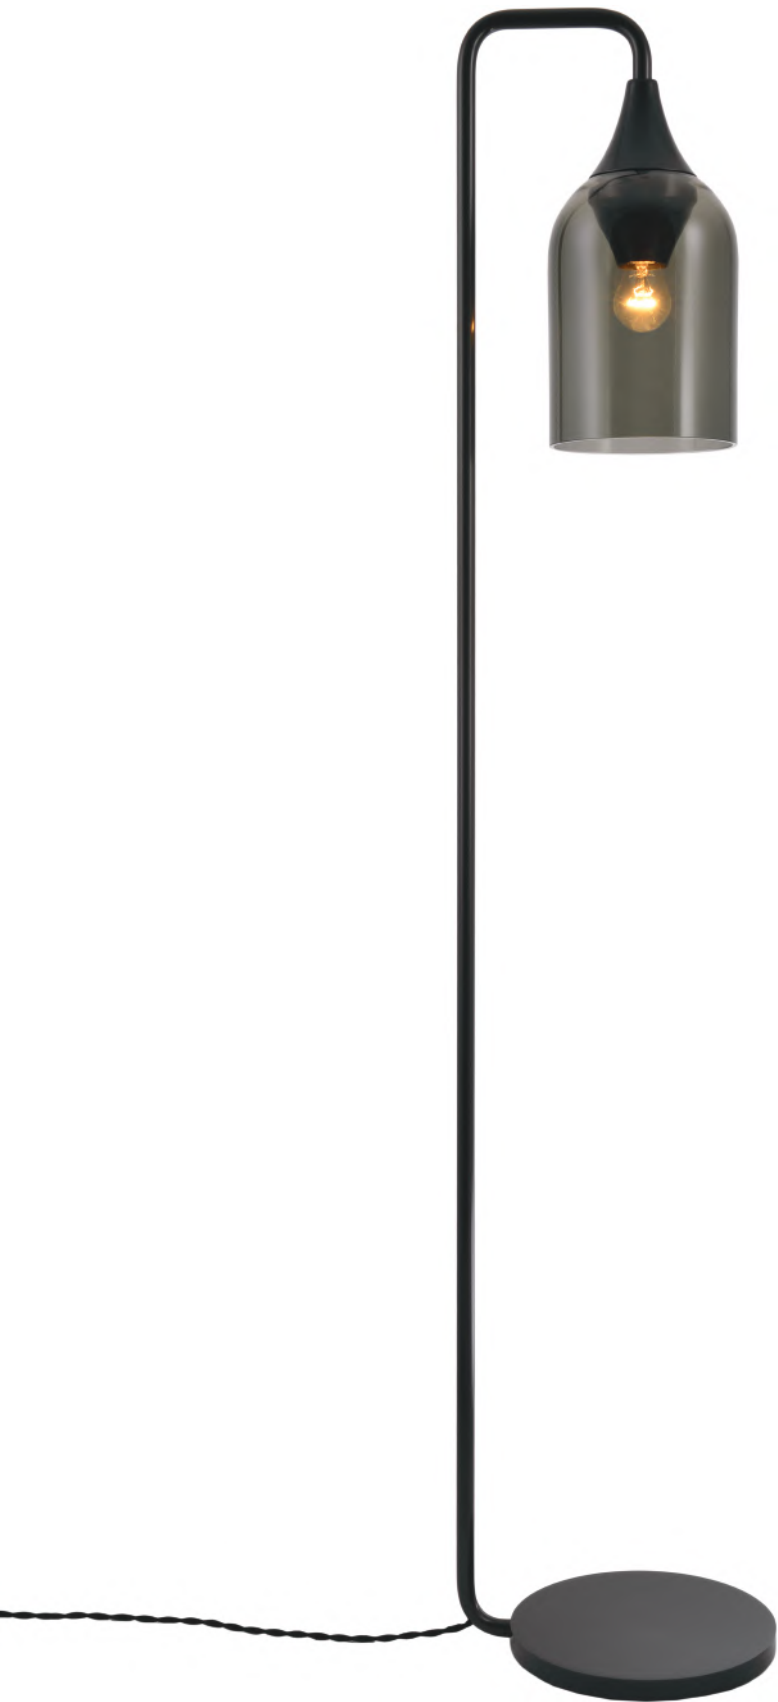

5104
SYLVIA FLOOR LAMP

PHOENIX DAY

LIGHTING FIXTURES & METALWORK
Since 1850

www.phoenixday.com

SHOWN SYLVIA FLOOR LAMP IN DARK ANTIQUE WITH SMOKE GLASS SHADE

5104
SYLVIA FLOOR LAMP

DIMENSIONS

9" W × 11" D × 56" H

SHADE:

6" DIA × 8¾" H BLOWN GLASS
CLEAR / SMOKE / FROSTED

LAMP

(1) 60 WATT A19 OR T10
(1) 60 WATT EQUIVELANT LED

FEATURES

FULL RANGE DIMMER ON CORD

FINISH OPTIONS

POLISHED BRASS
SATIN BRASS
LIGHT ANTIQUE
LIGHT ANTIQUE WAX
MEDIUM ANTIQUE
MEDIUM ANTIQUE WAX
DARK ANTIQUE
DARK ANTIQUE WAX
VERDE GRIS
BRONZE
MOTTLED BRASS
POLISHED CHROME
SATIN CHROME
POLISHED NICKEL
SATIN NICKEL
ANTIQUE NICKEL
FAUX PEWTER
VINTAGE
POLISHED COPPER
SATIN COPPER