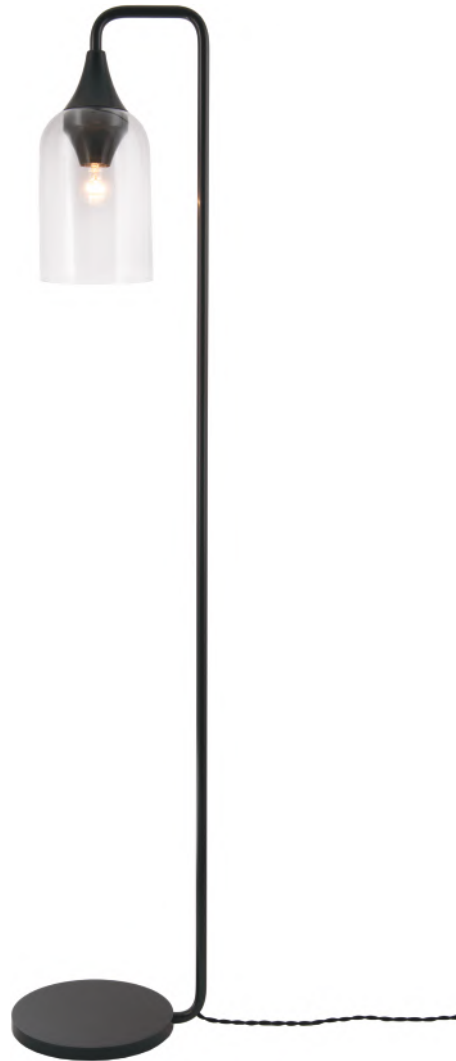

5104
SYLVIA FLOOR LAMP

DIMENSIONS

9" W × 11" D × 56" H

SHADE:

6" DIA × 8¾" H BLOWN GLASS
CLEAR / SMOKE / FROSTED

LAMP

(1) 60 WATT A19 OR T10
(1) 60 WATT EQUIVELANT LED

FEATURES

FULL RANGE DIMMER ON CORD

FINISH OPTIONS

POLISHED BRASS
SATIN BRASS
LIGHT ANTIQUE
LIGHT ANTIQUE WAX
MEDIUM ANTIQUE
MEDIUM ANTIQUE WAX
DARK ANTIQUE
DARK ANTIQUE WAX
VERDE GRIS
BRONZE
MOTTLED BRASS
POLISHED CHROME
SATIN CHROME
POLISHED NICKEL
SATIN NICKEL
ANTIQUE NICKEL
FAUX PEWTER
VINTAGE
POLISHED COPPER
SATIN COPPER

CUSTOM SIZES AND FINISHES AVAILABLE

UL LABELED UPON REQUEST

SEEN HERE WITH CLEAR GLASS

DESIGNED BY NICOLE HOLLIS
© PHOENIX DAY COMPANY 2020

PHOENIX DAY
3431 REGATTA BLVD | RICHMOND | CA 94806
www.phoenixday.com